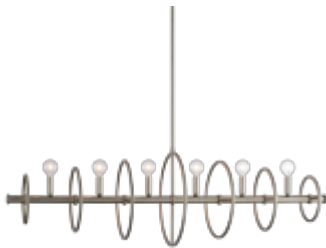

C67404SV

Dimensions:	Ø16" x 24"H
Lamping:	4x60W Candlerbra Base-E12 120V
Finish:	Rusty Silver
Canopy:	Ø5 1/4" x 7/8"H
Wire Length:	144" Max.
Rod Length:	42" (12"x3 + 6"x1)
Location:	Dry

Hoopa

Offered in a Rusty Silver finish, the Hoopa series will add interest to many decors. Various rings of loopholes connect to complete this unique look.

*LIGHTBULBS NOT INCLUDED

Similar Products

C67406SV

C67408SV