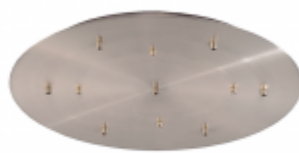

CNP183BN

Dimensions: Ø18" x 1 1/4"H
Finish: Brushed Nickel
Canopy: 120V round three light canopy

Multi Ceiling Canopy (Line Voltage) Matteo's series of multi-line voltage canopies. Compatible with selected 120V pendants. Custom design available.

Similar Products

CNP123BN

CNP0206RB

CNP124GL

CNP215BN

CNP217BN

CNP215GL